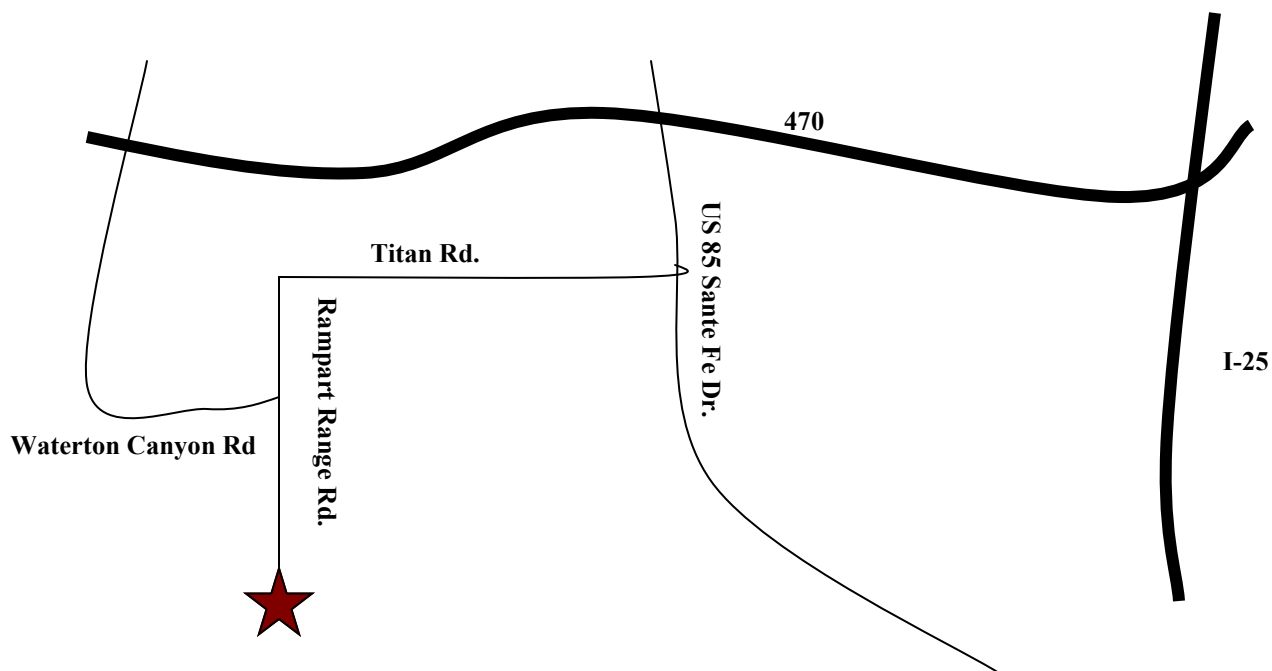

#### **Directions From C-470 and Santa Fe.**

Head south on Santa Fe to Titan Road.

Turn right and travel approximately 7 miles into the Roxborough Park Neighborhood.

Turn left at Sundown Trail and follow the road into our Circular Drive.