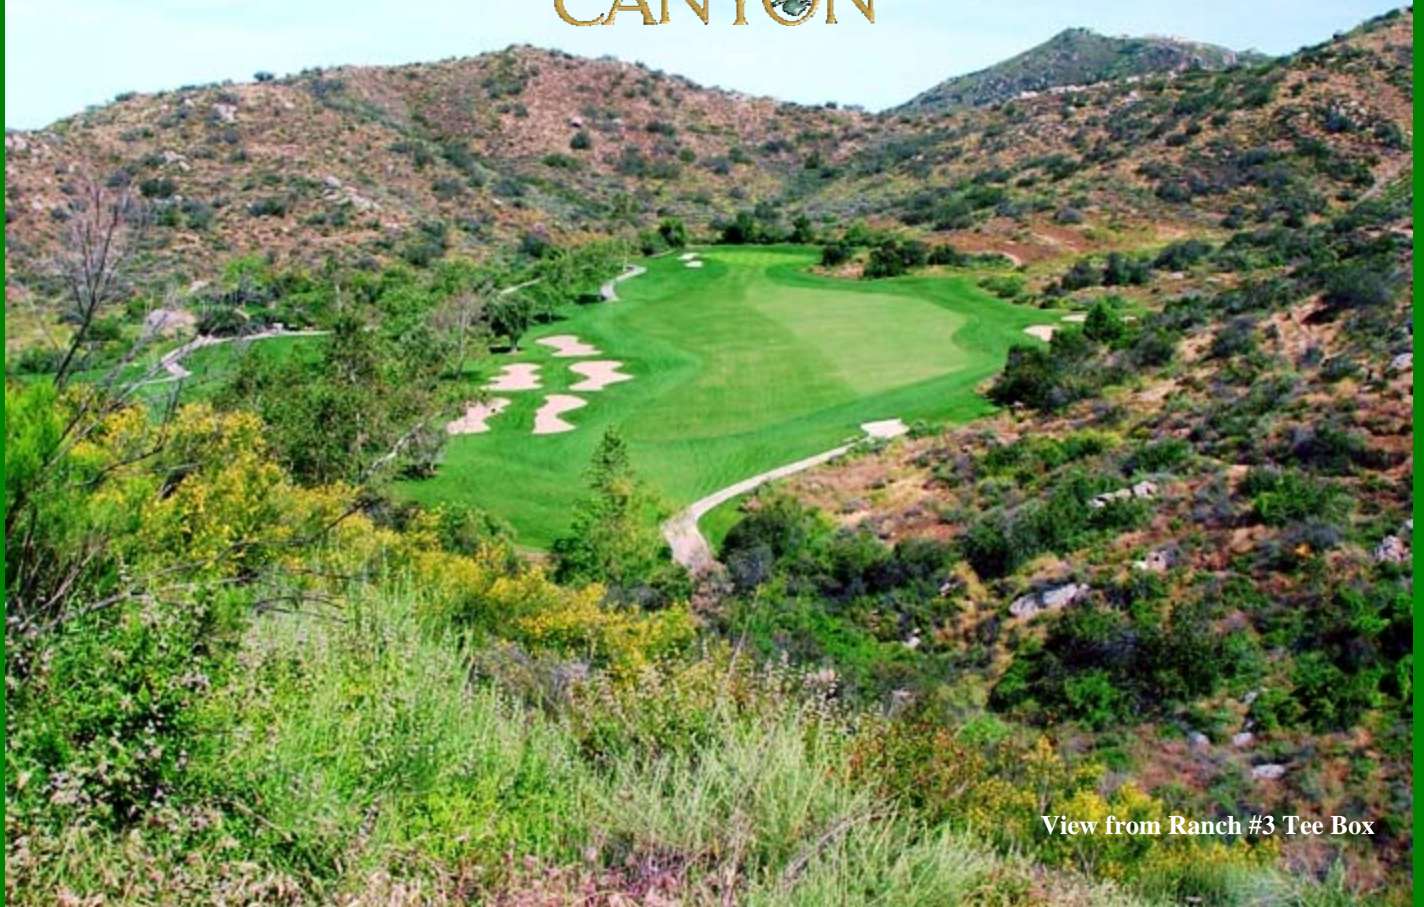

STEELE CANYON

View from Ranch #3 Tee Box

Our 27-hole championship golf course was personally designed by Gary Player, one of history's greatest golfers, with a respect and appreciation for the natural beauty of the terrain. Since opening for play, Steele Canyon has been celebrated as one of California's most exciting golf courses.

From the dramatic elevation changes of The Canyon Nine to the subtle nuances of The Meadow Nine and the total seclusion of The Ranch Nine, any combination will make for a wonderful day of golf. Located just 20 minutes from Downtown San Diego, Steele Canyon Golf Club will create a lifetime of memories that you will never forget.

Steele Canyon specializes in charity, corporate or association golf events. Our staff takes pride in making you a member for a day. From 6 to 216, we can accommodate any size group. Our Tournament Pavilion can host your banquets for up to 220 guests.